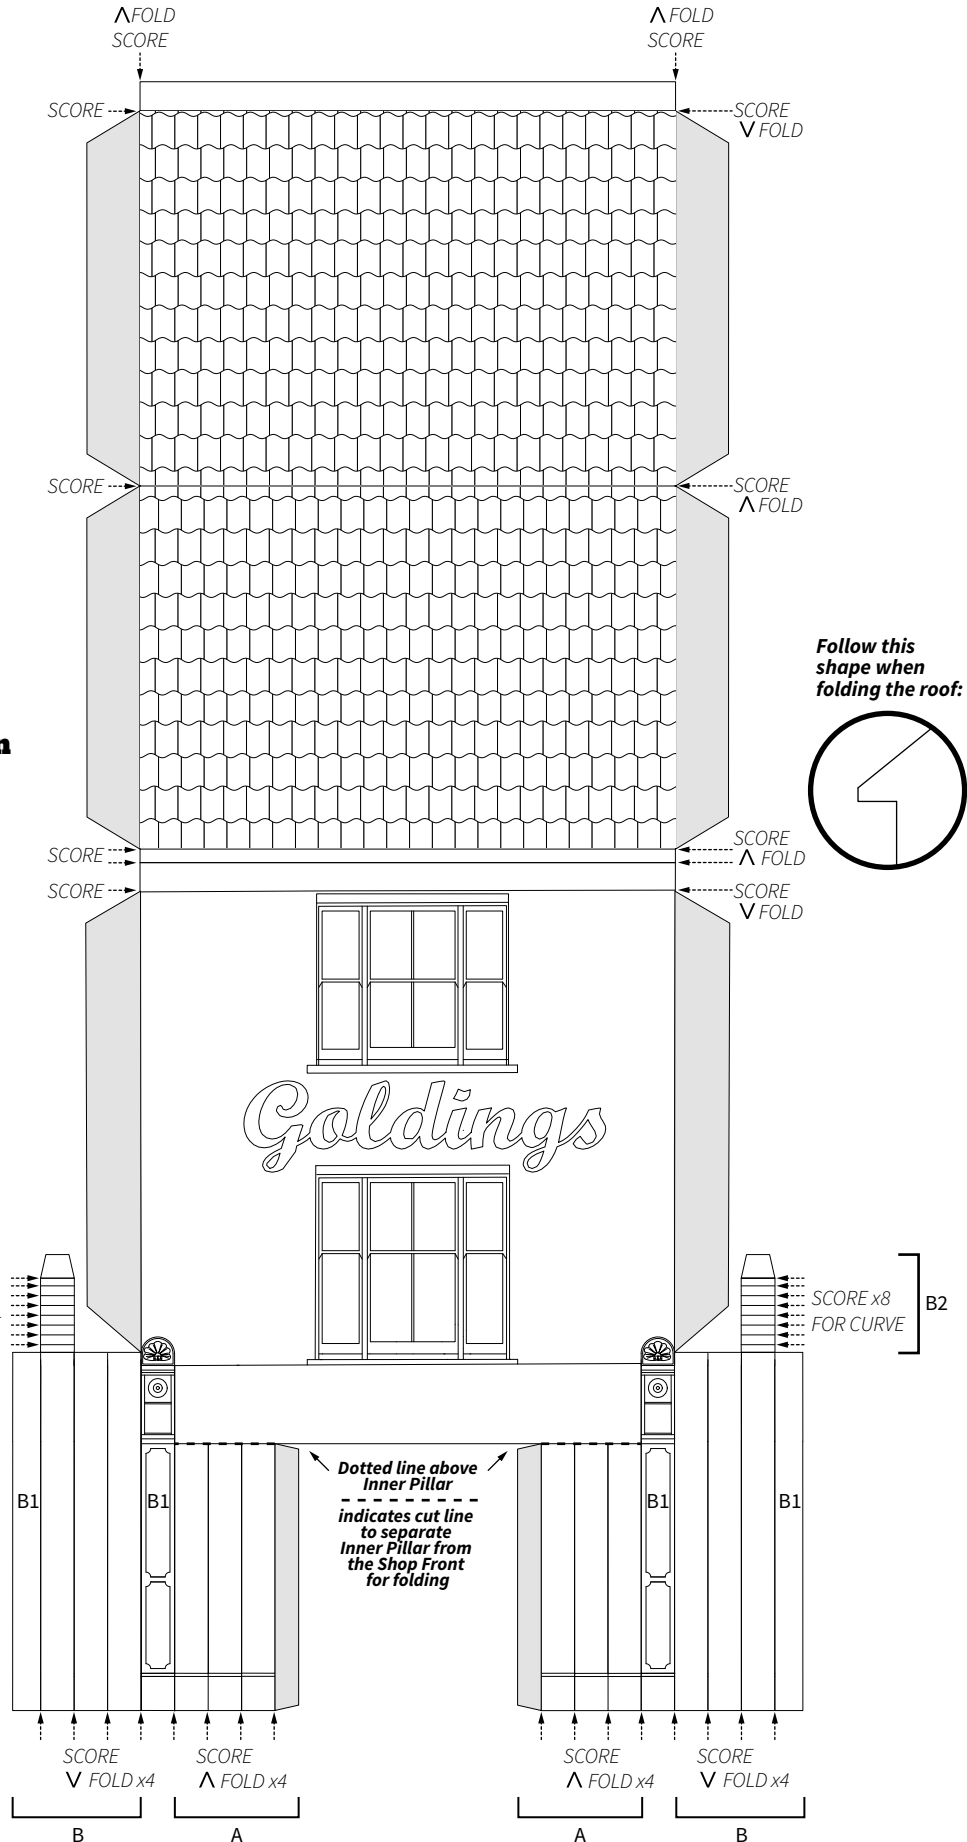

1. Main Shop Front & Roof

8. Upper Shop Front

Follow this shape when folding the upper shop front:

Dotted lines on the top panel of the Upper Shop Front indicate cut lines to insert the Shop Sign

9. Shop Sign

9A. Blank Shop Sign

10A & 10B.

Decorative Pillars

(Only two of these are needed for the model, the others are spares)

Follow this shape when folding the roof:

2. Right Side Panel

3. Left Side Panel

3A. Alternative Left Side Panel with Branding